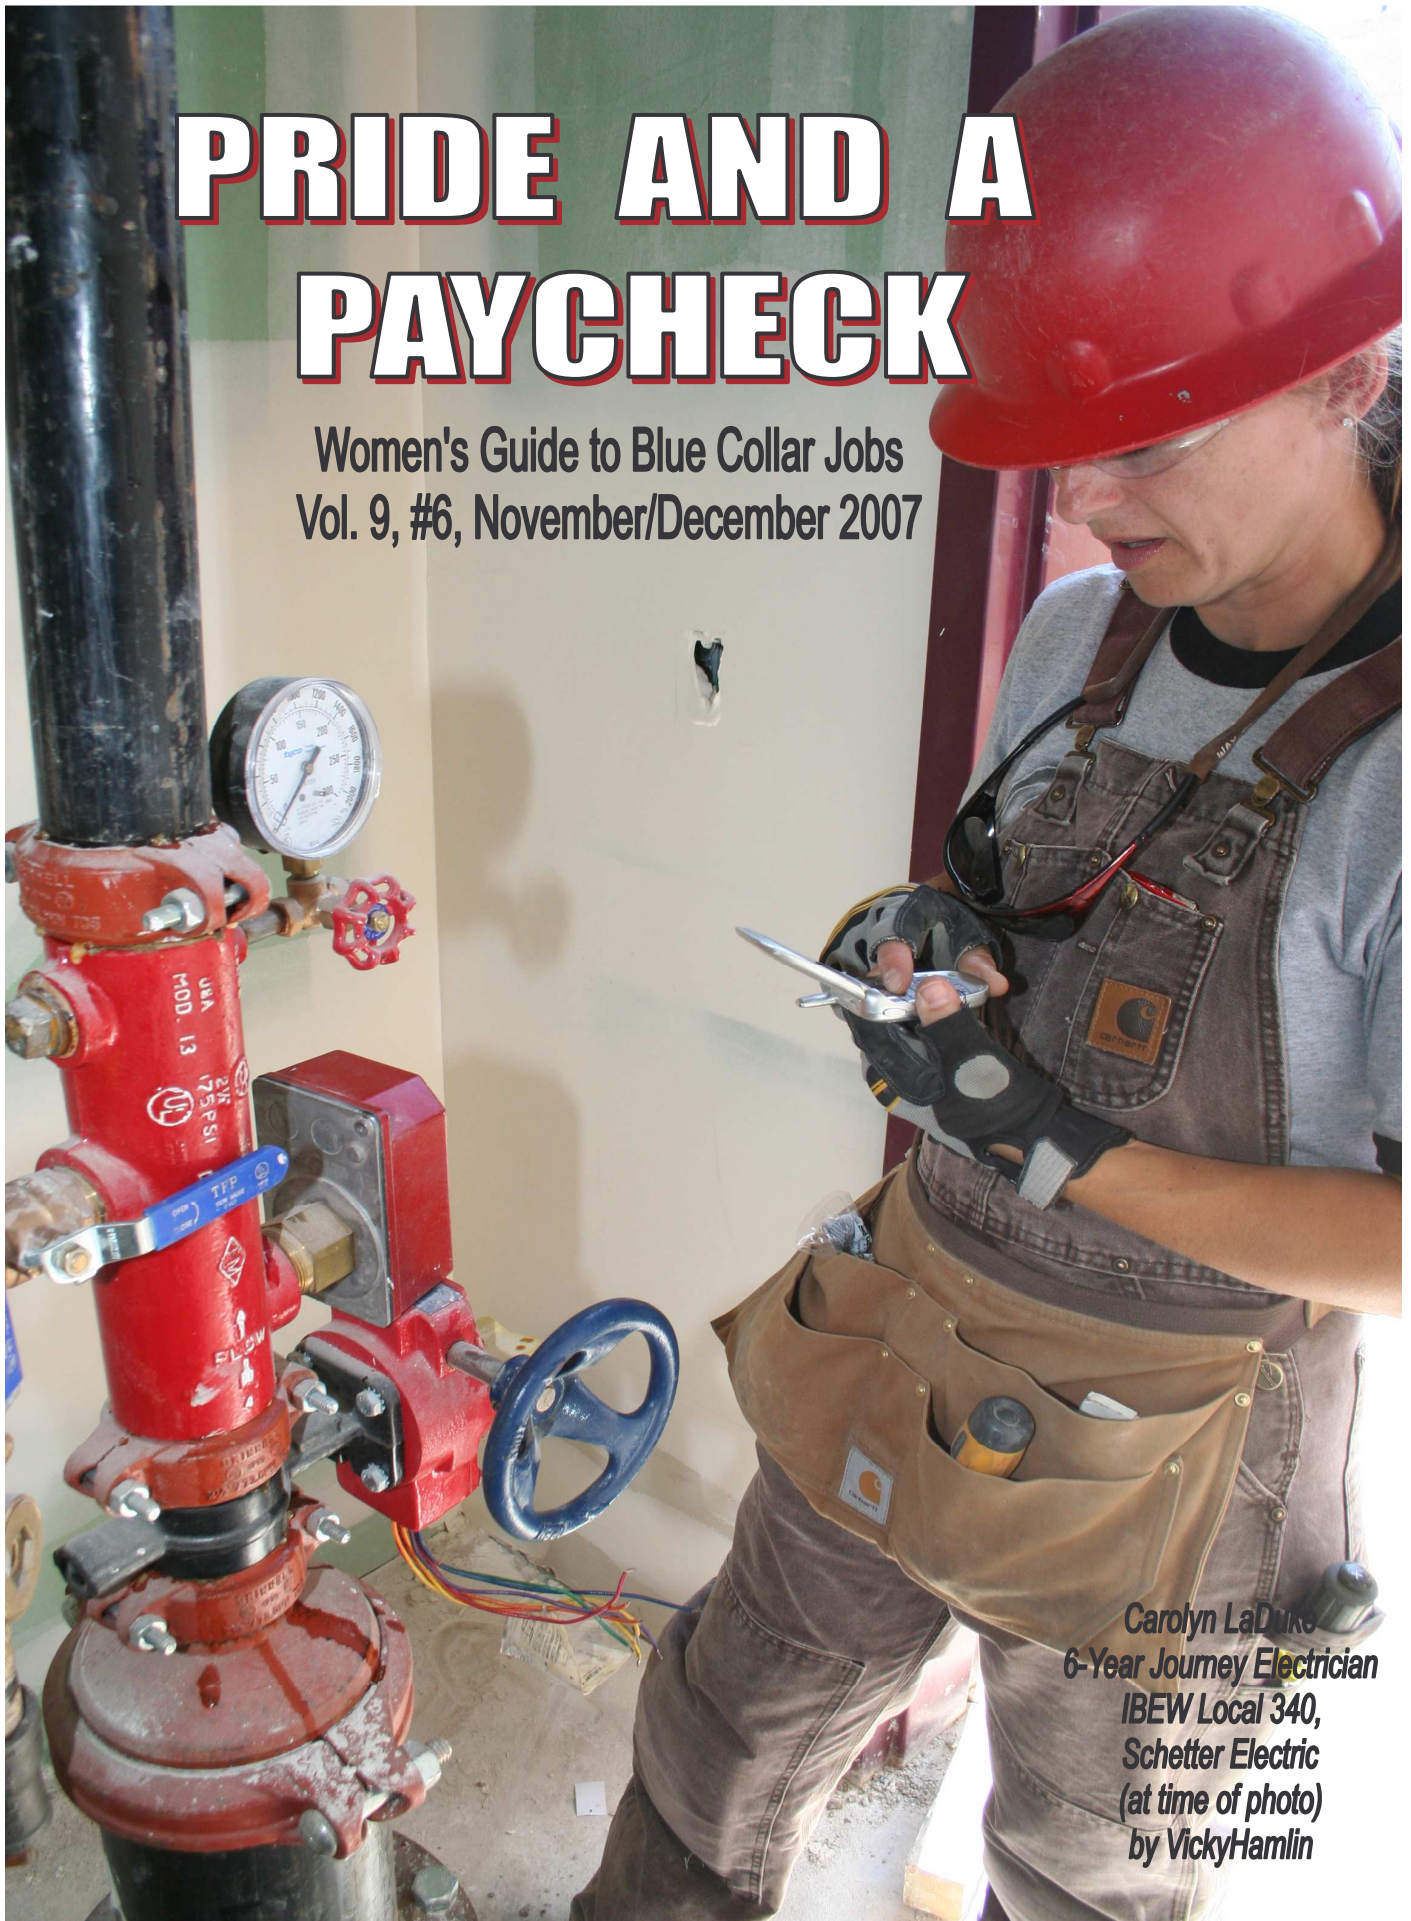

# PRIDE AND A PAYCHECK

Women's Guide to Blue Collar Jobs  
Vol. 9, #6, November/December 2007

*Carolyn LaDuke  
6-Year Journey Electrician  
IBEW Local 340,  
Schetter Electric  
(at time of photo)  
by VickyHamlin*